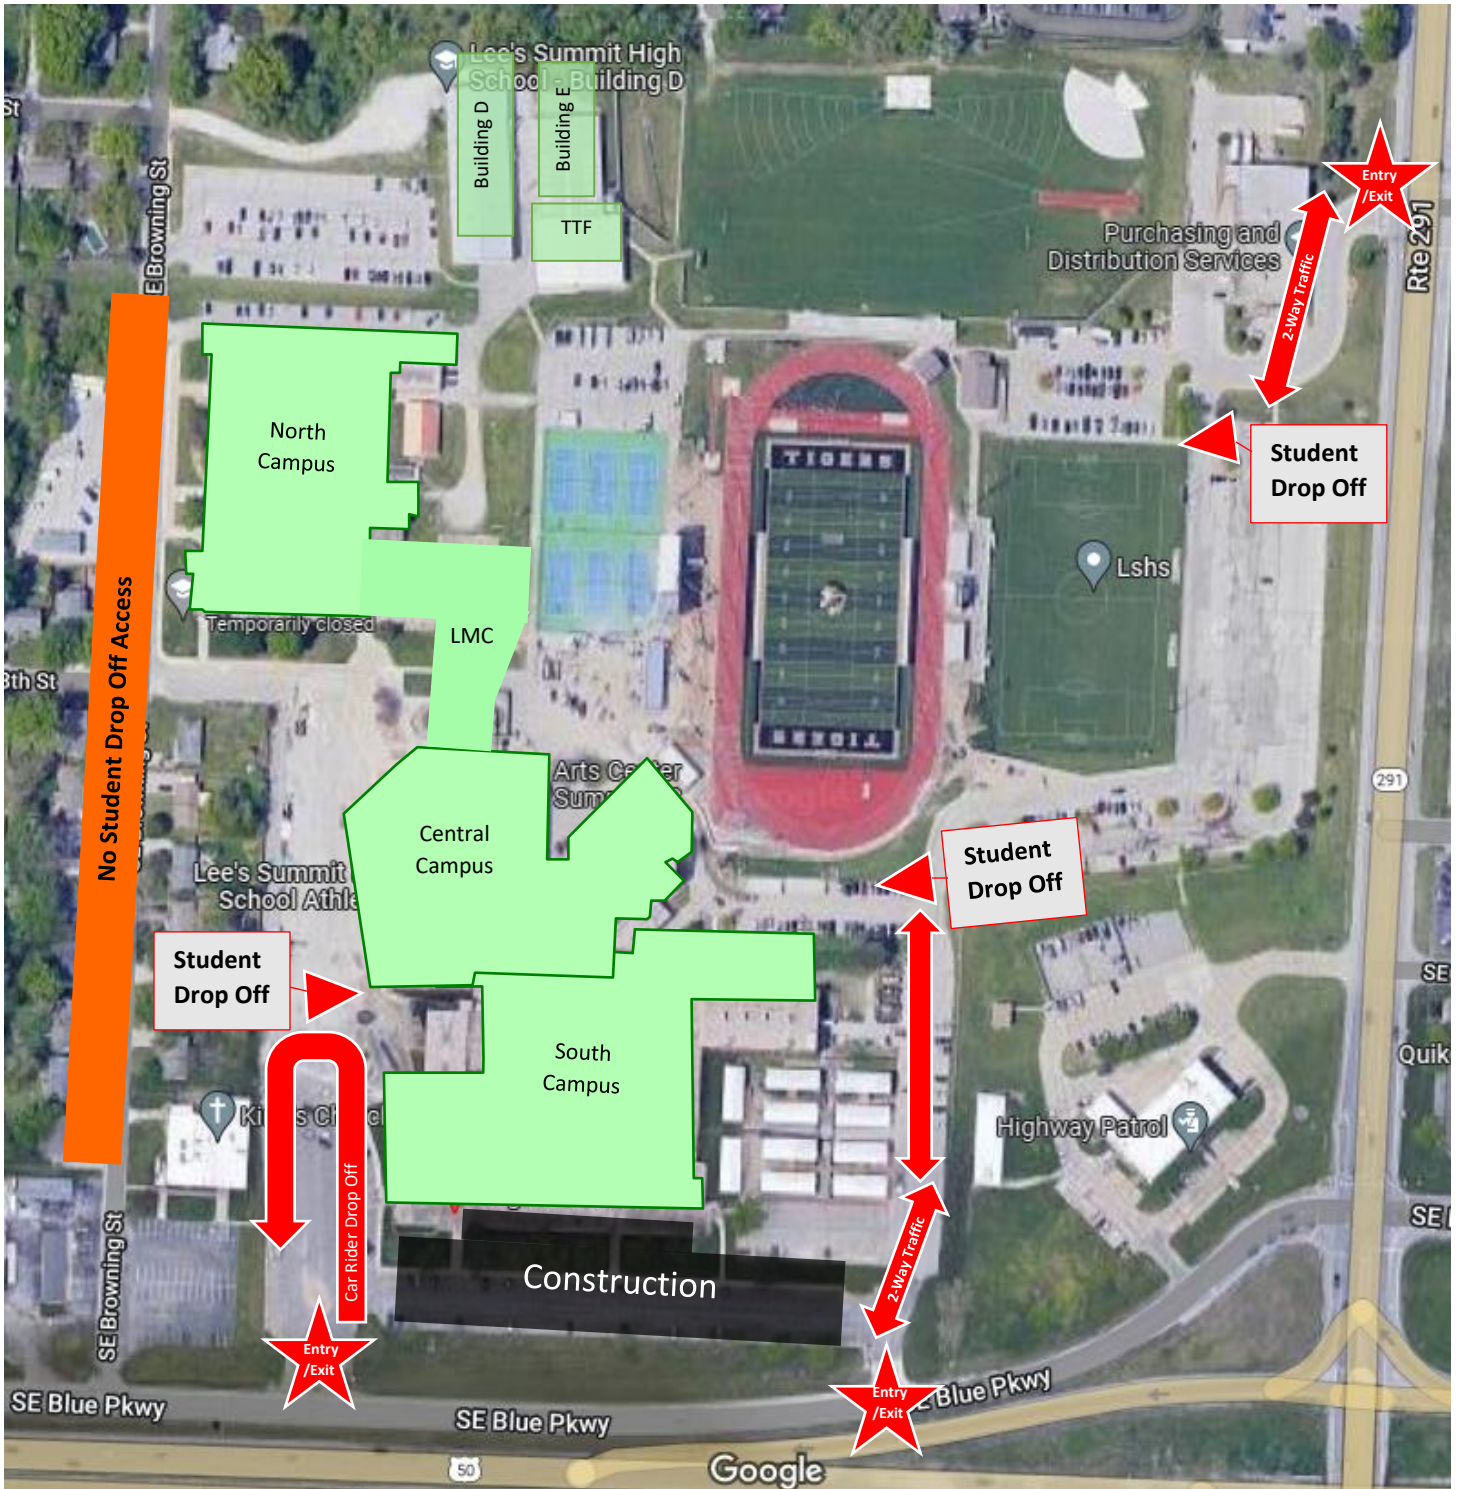

# Lee's Summit High School 2022-23 Semester 1 Drop Off Map

- ★ Entry / Exit
- ▶ Student Drop Off
- ↔ 2-Way Traffic
- ↪ Car Rider Drop Off